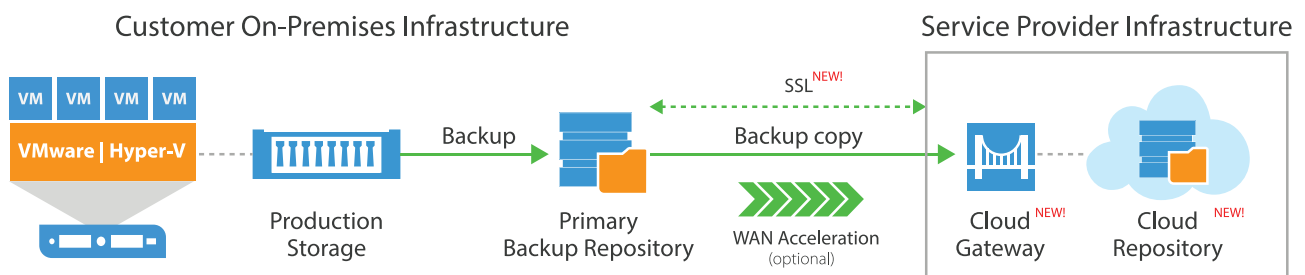

EASY AND EFFICIENT OFFSITE BACKUP

In partnership with industry leader, Veeam®, Harbour IT provides powerful and reliable cloud backup to help you avoid the risk of catastrophic data loss. Veeam Cloud Connect offers your business:

A MODERN BACKUP ARCHITECTURE

Market leading technology including Backup Copy jobs with Built-in WAN Acceleration, forever incremental backups, GFS (grandfather-father-son) retention policies and more.

END-TO-END ENCRYPTION

All data is encrypted before leaving your network perimeter, in flight and at rest, without impacting the data reduction ratios of built-in compression and WAN Acceleration.

HOSTED OFFSITE BACKUPS

Backup your business critical data offsite to a hosted cloud repository through a secure SSL connection with no additional Veeam licensing required.

COMPLETE VISIBILITY AND CONTROL

Access and recover data in hosted backup repositories directly from one console; track cloud repository consumption and receive reminders for hosted storage renewals.

THE 3-2-1 RULE

- 3 copies of data
- on 2 types of media
- 1 copy off site

Off site backup can be challenging due to limited bandwidth, data volumes and a lack of resources to build or maintain a true offsite backup repository.

Harbour IT cloud backup repository services take advantage of Veeam's Built-in WAN Acceleration technology and more to save investing in a second site or adding bandwidth.

1300 785 926
HARBOURIT.COM.AU

SYDNEY A, The Park Estate, 5 Talavera Rd, Macquarie Park NSW 2113
MELBOURNE Level 10, 401 Docklands Drive, Docklands, VIC 3008
BRISBANE Ground floor, West Tower, 410 Ann Street, Brisbane, QLD 4000